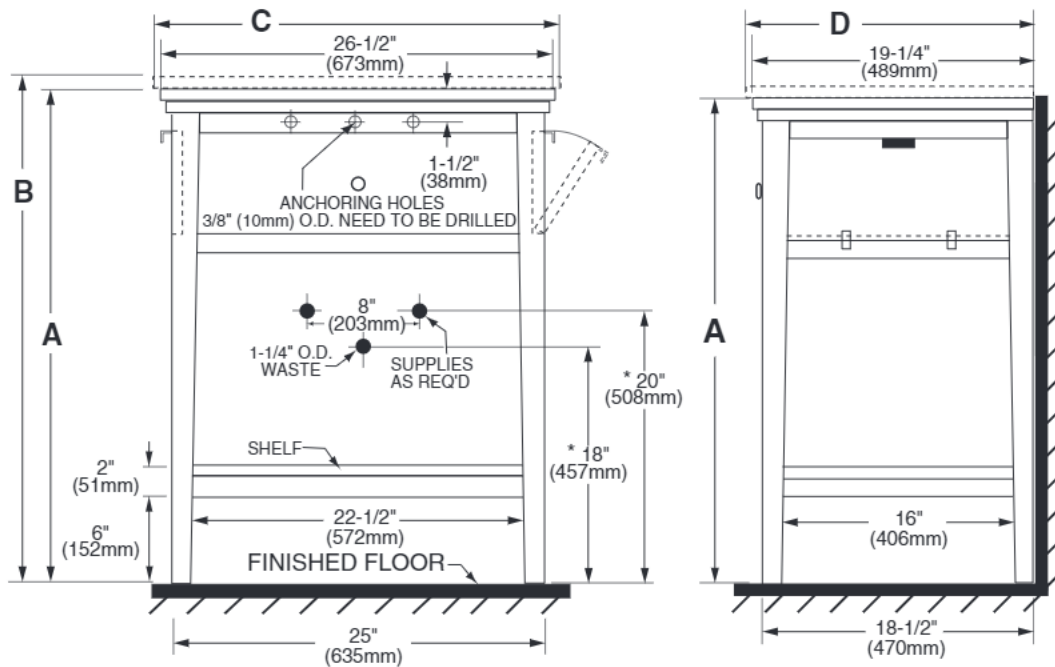

Nominal Dimensions (Frame Only):

26-1/2" x 19-1/4" (673 x 489mm)

33-1/4" (845mm) height

With top option:

28" x 20" (711 x 508mm)

34-1/8" (867mm) height

SEE REVERSE SIDE FOR ROUGHING-IN DIMENSIONS

To Be Specified (Required):

To Be Specified:

- Finish:
 - 335 Cognac
 - 339 Espresso

Cognac Finish

Espresso Finish

*See faucet section for available models

- A** = 33-1/4"(845mm) for Table Frame only
- B** = 34-1/8"(867mm) with top
- C** = 28"(711mm) with top
- D** = 20"(508mm) with top

WIDTH WITH BOTH DOORS
FULL OPEN= 39" (991MM)

9373.100 Brook Console Table

NOTES:

* DIMENSIONS SHOWN FOR LOCATION OF SUPPLIES AND "P" TRAP ARE SUGGESTED.
- FITTINGS NOT INCLUDED AND MUST BE ORDERED SEPARATELY.
PROVIDE SUITABLE REINFORCEMENT FOR ALL WALL SUPPORTS.

IMPORTANT: Dimensions of fixtures are nominal and may vary within the range of tolerances established by ANSI Standard A112.19.2. These measurements are subject to change or cancellation. No responsibility is assumed for use of superseded or voided pages.